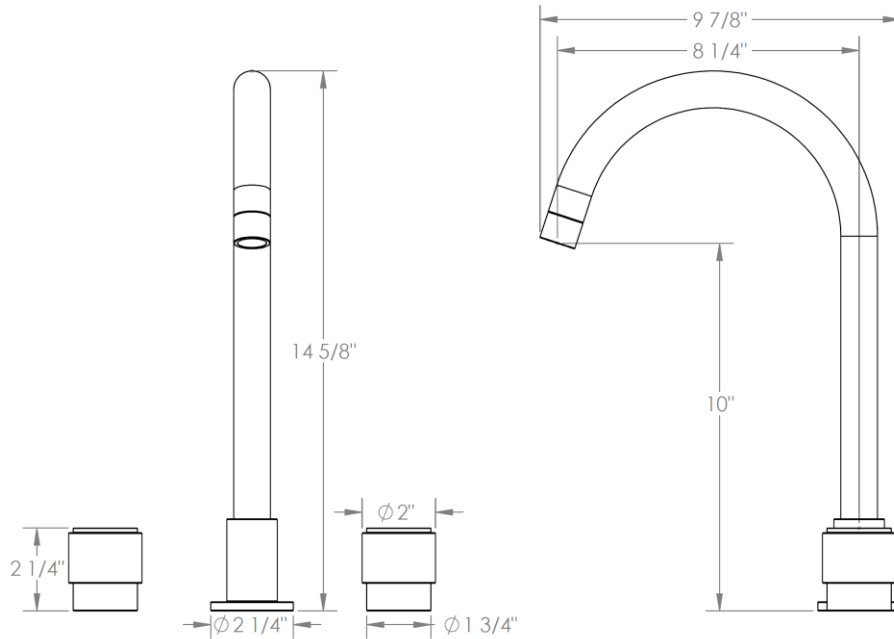

27-8-CL16
Roman Tub Set

Meets the applicable requirements of ASME A112.18.1-2005/CSA B125.1-05, entitled "Plumbing Supply Fittings"

WATERMARK DESIGNS 6/22/2016

350 Dewitt Ave Brooklyn NY 11207 USA T 718 257 2800 F 718 257 2144 info@watermark-designs.com